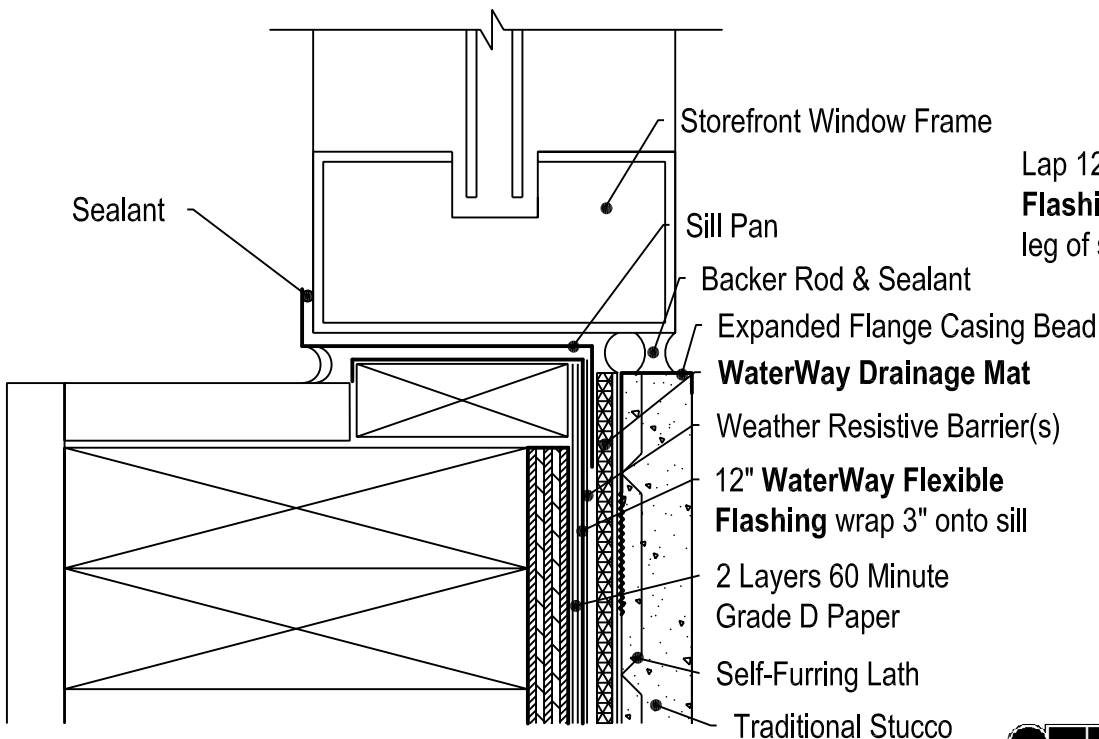

Storefront Window

Lap 12" piece of **WaterWay Flexible Flashing** from jamb onto vertical leg of sill pan.

Typical Sill Pan

STUC-O-FLEX[®]
INTERNATIONAL, INC.