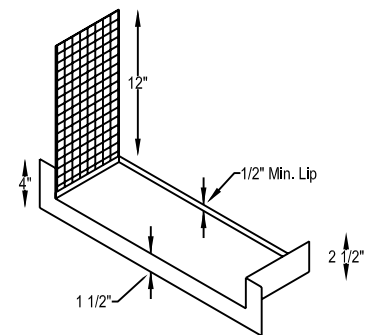

Storefront Window

Lap 12" piece of **WaterWay Flexible Flashing** from jamb onto vertical leg of sill pan.

Typical Sill Pan

STUC-O-FLEX[®]
INTERNATIONAL, INC.