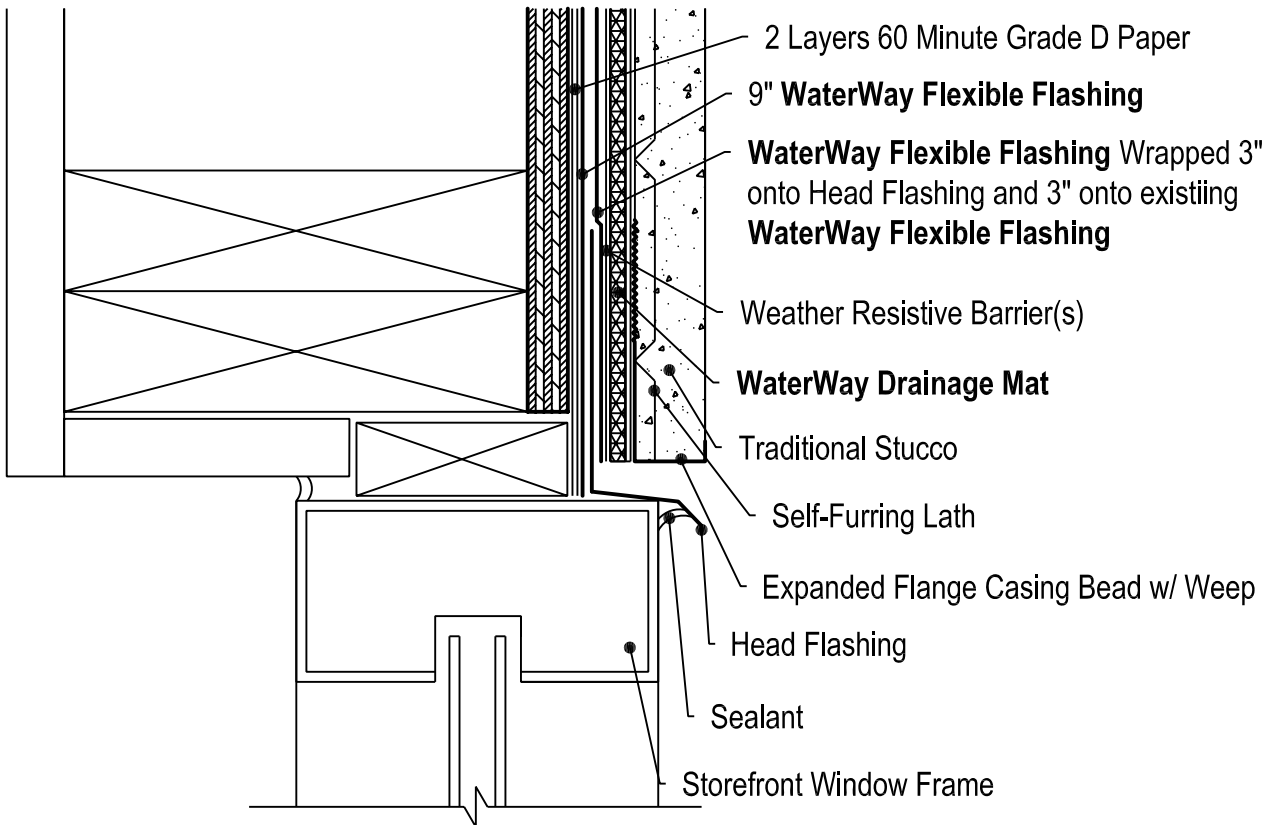

Storefront Window

Lap 12" piece of **WaterWay Flexible Flashing** from jamb onto vertical leg of sill pan.

Typical Sill Pan

STUC-O-FLEX[®]
INTERNATIONAL, INC.